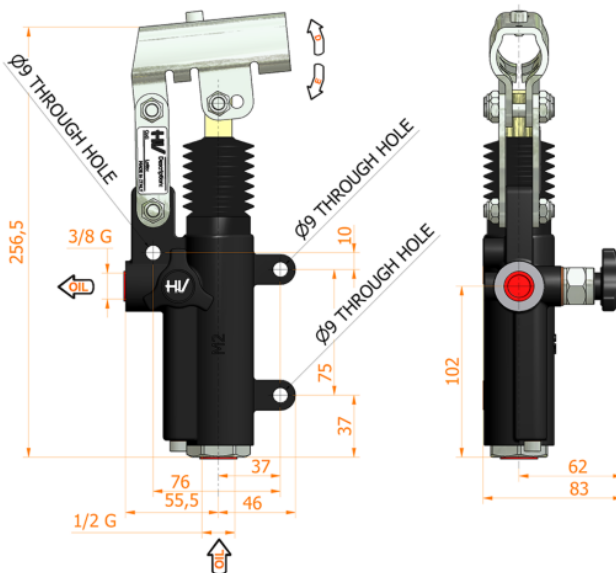

# PMP 20 s

with release hand knob  
double acting hand pump for single acting cylinder  
for fixing to wall

**Specifications:**

- Cast iron body
- Piston treated with Niploy
- White zinc plated support lever
- Lever connection Ø 27
- White zinc plated external parts
- Standard colour black

DISPLACEMENT cm <sup>3</sup>	A mm	B mm	C mm	D °	E °	ACTUAL DISPLACEMENT cm <sup>3</sup>	PRESSURE BAR		MASS KG	CODE WITHOUT BELLOWS	CODE WITH BELLOWS
							OPTIMAL	MAX			
20	--	--	--	32	30	20,090	150	350	2,650	6074.0054	6074.0059