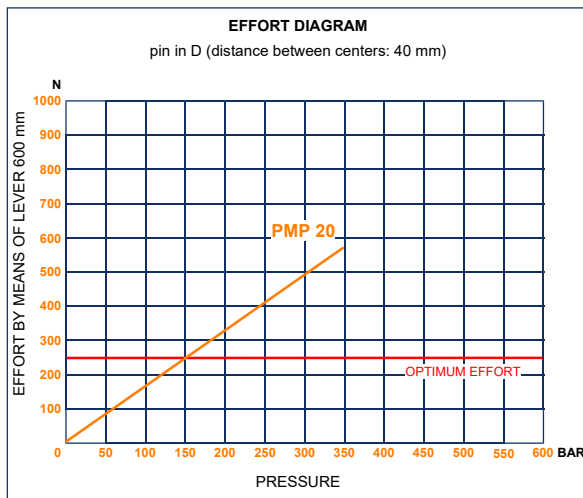

# PMP 20 s

with release hand knob  
double acting hand pump for single acting cylinder  
for fixing to wall

**Specifications:**

- Cast iron body
- Piston treated with Niploy
- White zinc plated support lever
- Lever connection Ø 27
- White zinc plated external parts
- Standard colour black

DISPLACEMENT cm <sup>3</sup>	A mm	B mm	C mm	D °	E °	ACTUAL DISPLACEMENT cm <sup>3</sup>	PRESSURE BAR		MASS KG	CODE WITHOUT BELLOWS	CODE WITH BELLOWS
							OPTIMAL	MAX			
20	--	--	--	32	30	20,090	150	350	2,650	6074.0054	6074.0059